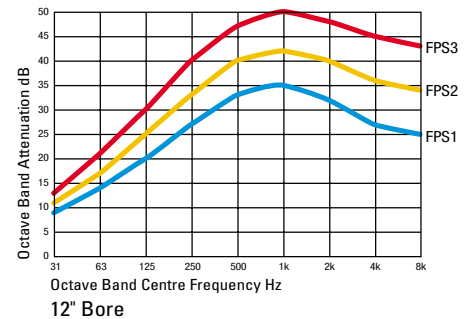

FPS1	Critical	34dB(A) Attenuation
FPS2	Critical-Plus	42dB(A) Attenuation
FPS3	Super-Critical	50dB(A) Attenuation

Air Aspiration/Exhaust Gas Multipurpose Silencer

The FPS 'critical' absorptive silencer is suitable for air intake and exhaust applications on diesel and gas engines, fan blowers and centrifugal compressors as well as gas turbine modules.

The design incorporates a central 'pod' splitter for good acoustic performance at the middle/high frequency ranges with minimum pressure drop.

Manufactured as standard from mild carbon steel finished in red oxide primer.

Options

- BS10 Table 'D' flanges fitted as standard.
- Alternative flange patterns available on request.
- Radial inlet.
- Radial outlet.
- Heat resisting aluminium or black paint (exhaust only).
- Shot blast and aluminium metal sprayed (exhaust only).
- Stainless steels.
- Corten steel.
- Galvanised steel (intakes only).
- Support feet and brackets.
- Lifting lugs.
- Catalytic converters.

Back pressure figures can vary greatly with temperature and gas velocity, please contact IMS for advice.