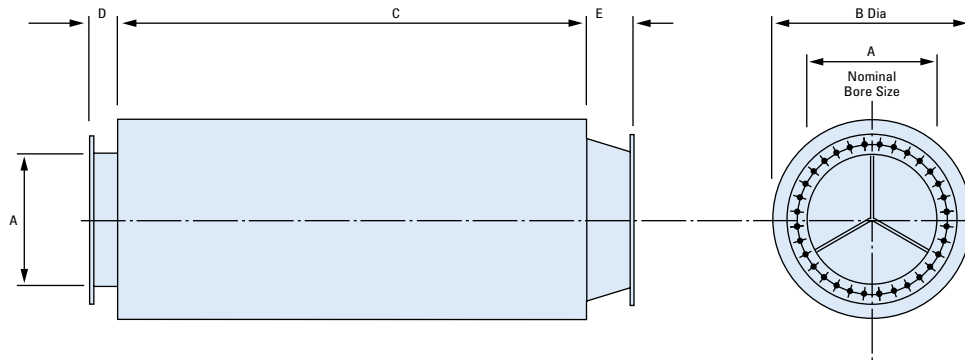

FPS series

Silencer Ref	All	All	FPS1	FPS2	FPS3	All	All	Weight	Weight	Weight
	A	B	C	C	C	D	E	FPS1	FPS2	FPS3
	inch	mm	mm	mm	mm	mm	mm	kgs	kgs	kgs
FPS1/2/3 150	6	360	550	825	1100	75	75	34	48	65
FPS1/2/3 200	8	460	700	1050	1400	75	95	59	82	110
FPS1/2/3 250	10	550	900	1350	1800	100	110	86	120	160
FPS1/2/3 300	12	600	1000	1500	2000	100	130	123	170	230
FPS1/2/3 350	14	700	1200	1800	2400	100	140	168	230	300
FPS1/2/3 400	16	750	1400	2100	2800	100	160	220	300	410
FPS1/2/3 450	18	800	1500	2250	3000	100	180	260	360	490
FPS1/2/3 500	20	900	1800	2700	3600	100	200	370	500	700
FPS1/2/3 550	22	1000	1900	2850	3800	100	220	450	630	850
FPS1/2/3 600	24	1050	2100	3150	4200	100	240	580	800	1100
FPS1/2/3 650	26	1100	2300	3450	4600	100	270	690	960	1300
FPS1/2/3 700	28	1150	2400	3600	4800	100	280	770	1000	1400
FPS1/2/3 750	30	1250	2600	3900	5200	100	290	860	1200	1600
FPS1/2/3 800	32	1300	2800	4200	5600	100	310	1020	1400	1900
FPS1/2/3 850	34	1350	3000	4500	6000	100	330	1380	1900	2600
FPS1/2/3 900	36	1400	3200	4800	6400	100	350	1550	2100	2900
FPS1/2/3 950	38	1450	3400	5100	6800	100	360	1770	2400	3300
FPS1/2/3 1000	40	1500	3500	5250	7000	100	380	2160	3000	4100

Larger sizes available on request.