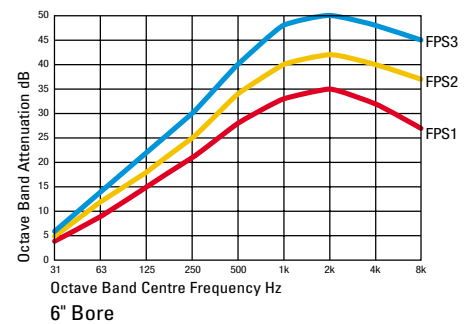

FPS1	Critical	34dB(A) Attenuation
FPS2	Critical-Plus	42dB(A) Attenuation
FPS3	Super-Critical	50dB(A) Attenuation

Air Aspiration/Exhaust Gas Multipurpose Silencer

The FPS 'critical' absorptive silencer is suitable for air intake and exhaust applications on diesel and gas engines, fan blowers and centrifugal compressors as well as gas turbine modules.

The design incorporates a central 'pod' splitter for good acoustic performance at the middle/high frequency ranges with minimum pressure drop.

Manufactured as standard from mild carbon steel finished in red oxide primer.

Options

- BS10 Table 'D' flanges fitted as standard.
- Alternative flange patterns available on request.
- Radial inlet.
- Radial outlet.
- Heat resisting aluminium or black paint (exhaust only).
- Shot blast and aluminium metal sprayed (exhaust only).
- Stainless steels.
- Corten steel.
- Galvanised steel (intakes only).
- Support feet and brackets.
- Lifting lugs.
- Catalytic converters.

Back pressure figures can vary greatly with temperature and gas velocity, please contact IMS for advice.