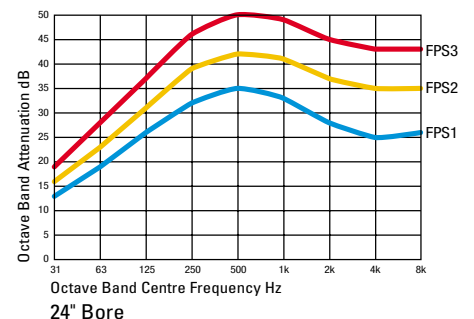

FPS1	Critical	34dB(A) Attenuation
FPS2	Critical-Plus	42dB(A) Attenuation
FPS3	Super-Critical	50dB(A) Attenuation

Air Aspiration/Exhaust Gas Multipurpose Silencer

The FPS 'critical' absorptive silencer is suitable for air intake and exhaust applications on diesel and gas engines, fan blowers and centrifugal compressors as well as gas turbine modules.

The design incorporates a central 'pod' splitter for good acoustic performance at the middle/high frequency ranges with minimum pressure drop.

Manufactured as standard from mild carbon steel finished in red oxide primer.

Options

- BS10 Table 'D' flanges fitted as standard.
- Alternative flange patterns available on request.
- Radial inlet.
- Radial outlet.
- Heat resisting aluminium or black paint (exhaust only).
- Shot blast and aluminium metal sprayed (exhaust only).
- Stainless steels.
- Corten steel.
- Galvanised steel (intakes only).
- Support feet and brackets.
- Lifting lugs.
- Catalytic converters.

Back pressure figures can vary greatly with temperature and gas velocity, please contact IMS for advice.